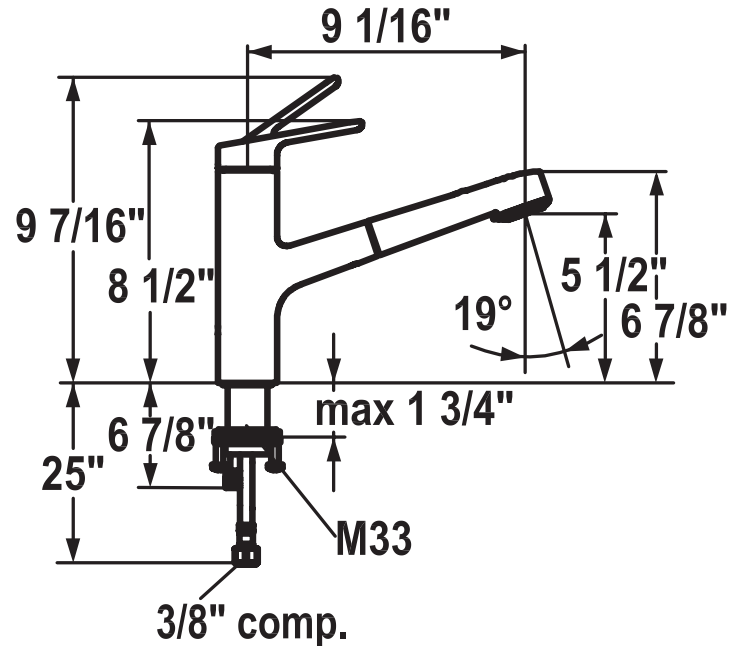

KWC PIANA

KWC-No.	Finish
10.361.033.000	chrome
9 1/16" spout length	

Kitchen Pull-Out Faucet with jetclean™

Single-lever mixer

Pull-out spray with KWC jetclean™

- pull-out length up to 23 5/8"
- automatic diverter reset
- hose surface to fit faucet surface
- hose guide secures hose back in place
- swivel range 130°

KWC M 35 control cartridge

- ceramic discs
- variable flow rate and temperature

Flexible connection hoses 3/8" compression

M33 x 1.5 threaded sleeve fastening

Mounting hole size $\varnothing 1 \frac{3}{8}$ "

Flow rate max 1.75 gpm (60 psi)

Flow rate needle spray max 1.75 gpm (60 psi)

Catalog page 82