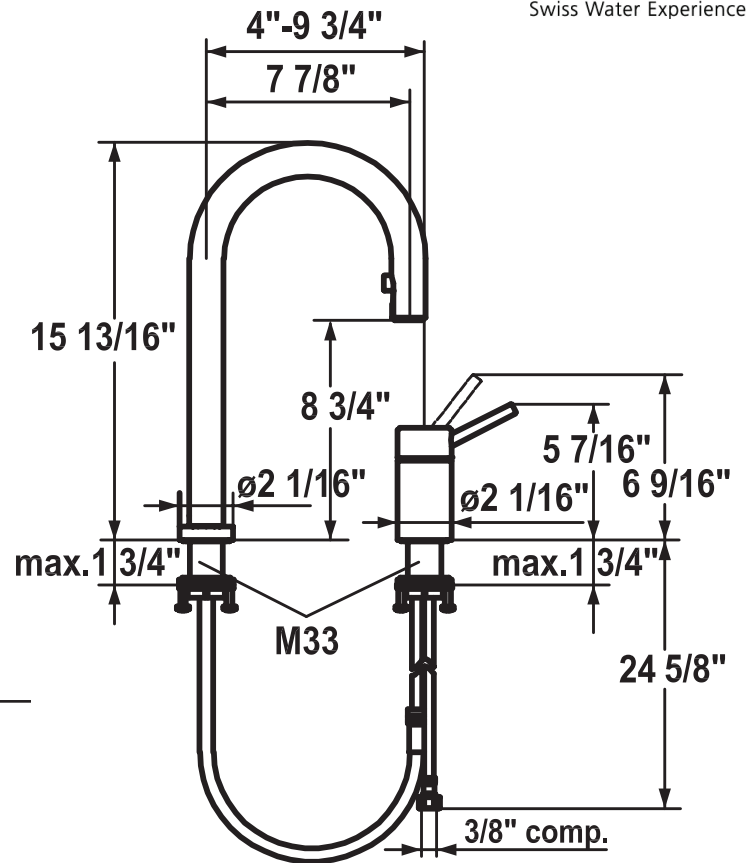

KWC SUPRIMO

Swiss Water Experience

KWC-No.	Finish
10.272.123.700	solid stainless steel
7 7/8" spout length	

Kitchen Pull-Down Faucet with luminaqua® LED-Technology

Single-lever mixer

- 2-hole
- optional right or left side lever installation

Pull-down spray with covered aerator

- Caché® hidden aerator
- pull-out length up to 19 1/16"
- integrated ON/OFF push-button for light with automatic shut-off after 45 minutes
- hose surface to fit faucet surface
- hose guide secures hose back in place
- swivel range 360°

KWC L 39 control cartridge

- ceramic discs
- variable flow rate and temperature
- temperature and flow rate limitation

Flexible connection hoses 3/8" compression

M33 x 1.5 threaded sleeve fastening

Mounting hole size $\varnothing 1 \frac{3}{8}$ "

Includes:

- plug power supply 100-240 V / operating voltage 6.5 V / cable length 31 1/2"

Flow rate max 1.75 gpm (60 psi)

Catalog page 56