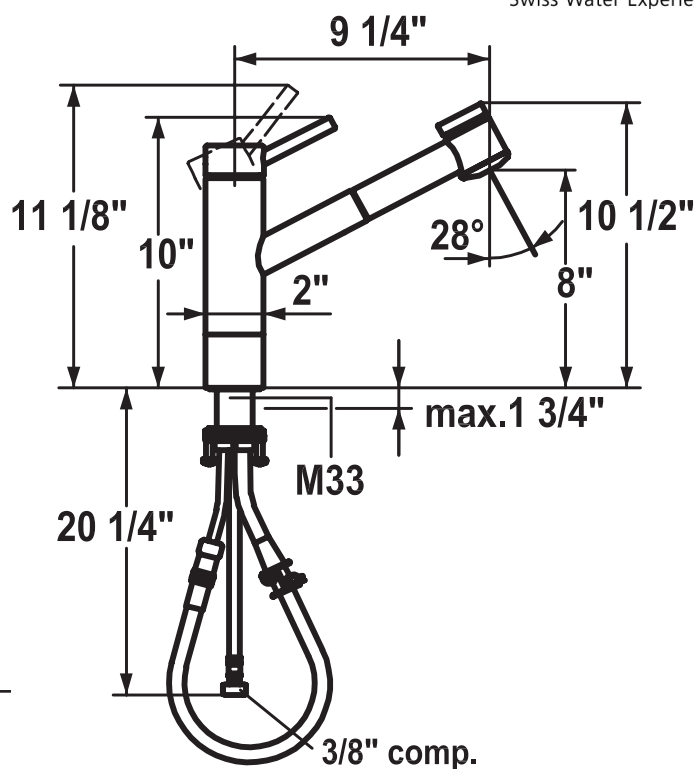

KWC SUPRIMO

KWC

Swiss Water Experience

KWC-No.

Finish

10.271.333.700

solid stainless steel

9 1/4" spout length

Kitchen

Tall Pull-Out Faucet with jetclean™

Single-lever mixer

- extended height 1 15/16"

Pull-out spray with KWC jetclean™

- up to 27 9/16" pull-out length
- hose surface to fit faucet surface
- hose guide secures hose back in place
- swivel range 130°

KWC L 39 control cartridge

- ceramic discs
- variable flow rate and temperature
- temperature and flow rate limitation

Flexible connection hoses 3/8" compression

M33 x 1.5 threaded sleeve fastening

Mounting hole size \varnothing 1 3/8"

Flow rate max 1.75 gpm (60 psi)

Flow rate needle spray max 1.75 gpm (60 psi)

Catalog page 56