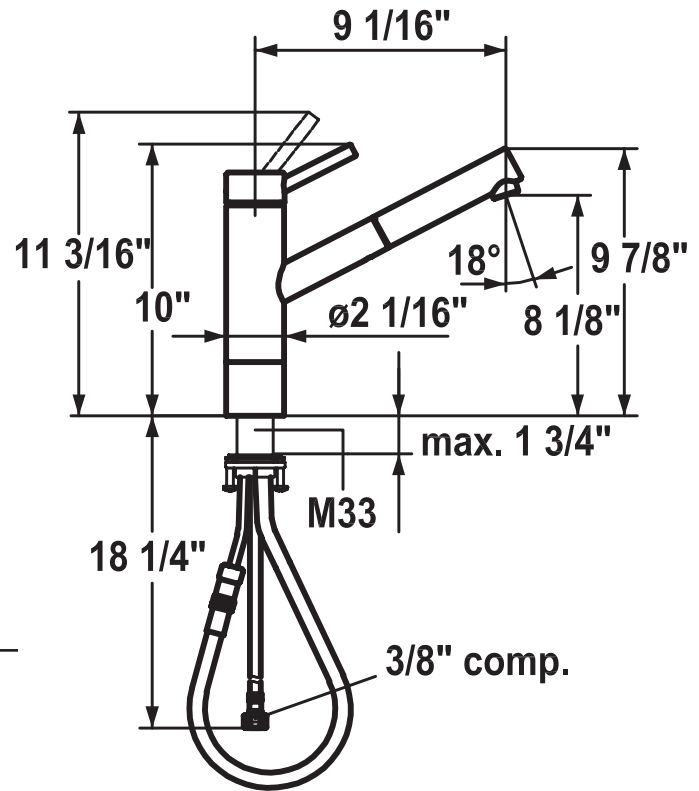

KWC SUPRIMO

KWC-No.	Finish
10.271.303.700	solid stainless steel
9 1/16" spout length	

Kitchen Tall Pull-Out Faucet

Single-lever mixer

- extended height 1 15/16"

Pull-out aerator

- Caché® hidden aerator
- pull-out length up to 27 9/16"
- hose surface to fit faucet surface
- hose guide secures hose back in place
- swivel range 130°

KWC L 39 control cartridge

- ceramic discs
- variable flow rate and temperature
- temperature and flow rate limitation

Flexible connection hoses 3/8" compression

M33 x 1.5 threaded sleeve fastening

Mounting hole size \varnothing 1 3/8"

Flow rate max 1.75 gpm (60 psi)

Catalog page 56