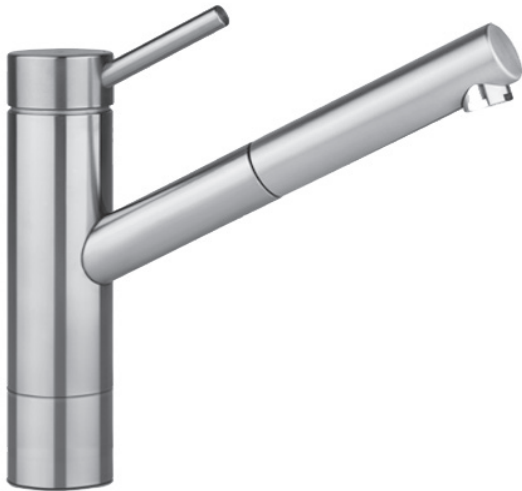

KWC SUPRIMO

KWC-No.	Finish
10.271.303.700	solid stainless steel
9 1/16" spout length	

Kitchen Tall Pull-Out Faucet

Single-lever mixer

- extended height 1 15/16"

Pull-out aerator

- Caché® hidden aerator
- pull-out length up to 27 9/16"
- hose surface to fit faucet surface
- hose guide secures hose back in place
- swivel range 130°

KWC L 39 control cartridge

- ceramic discs
- variable flow rate and temperature
- temperature and flow rate limitation

Flexible connection hoses 3/8" compression

M33 x 1.5 threaded sleeve fastening

Mounting hole size \varnothing 1 3/8"