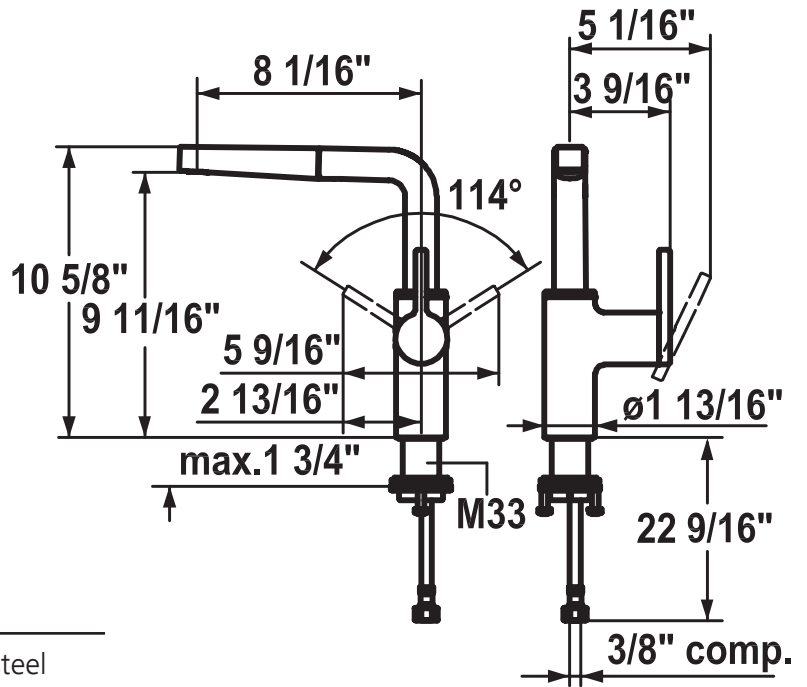

# KWC

Swiss Water Experience

KWC-No.	Finish
<b>10.191.103.127</b>	splendure™ stainless steel
8 1/16" spout length	
<b>10.191.103.000</b>	chrome
8 1/16" spout length	

## Kitchen Pull-Out Faucet

Single-lever mixer

- optional right or left side lever installation

Pull-out aerator

- Caché® hidden aerator
- pull-out length up to 23 5/8"
- hose surface to fit faucet surface
- hose guide secures hose back in place
- swivel range 360°

KWC M 35 control cartridge

- ceramic discs
- variable flow rate and temperature

Flexible connection hoses 3/8" compression

M33 x 1.5 threaded sleeve fastening

Mounting hole size  $\varnothing$ 1 3/8"

Flow rate max 1.75 gpm (60 psi)