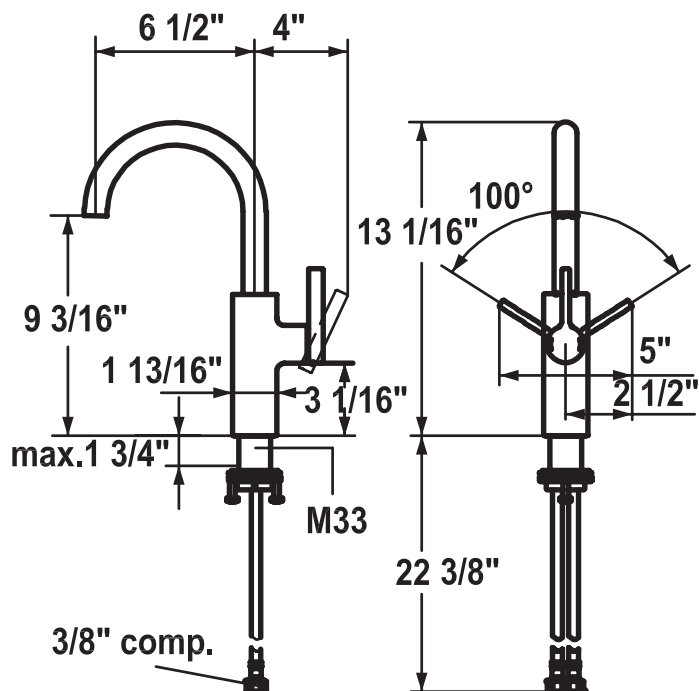

KWC SAROS

KWC

Swiss Water Experience

KWC-No.

Finish

10.181.992.127

splendure™ stainless steel

6 1/2" spout length

10.181.992.000

chrome

6 1/2" spout length

Kitchen Bar Faucet

Single-lever mixer

- lever installation right side only

Child safety: cold water flow in lever position towards the front

Space between wall and mounting hole minimum of 2 9/16"

Swivel spout 160°

- Caché® hidden aerator

KWC S 25 control cartridge

- ceramic discs
- variable flow rate and temperature

Flexible connection hoses 3/8" compression

M33 x 1.5 threaded sleeve fastening

Mounting hole size $\varnothing 1 \frac{3}{8}$ "

Flow rate max 1.75 gpm (60 psi)

Catalog page 64