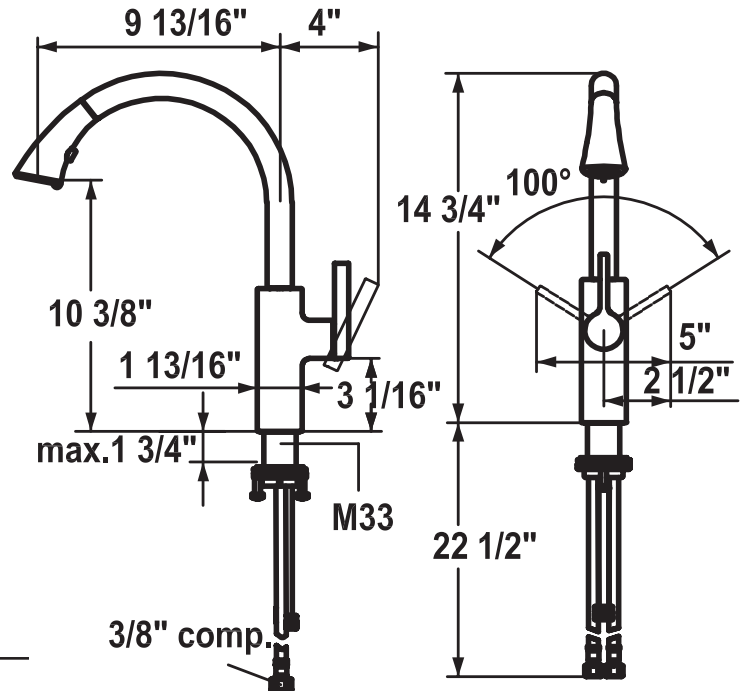

KWC SAROS

Swiss Water Experience

KWC-No.	Finish
10.181.003.127	splendure™ stainless steel
9 13/16 " spout length	
10.181.003.000	chrome
9 13/16 " spout length	

Kitchen Pull-Down Faucet with jetclean™

Single-lever mixer

- lever installation right side only

Child safety: cold water flow in lever position towards the front

Space between wall and mounting hole minimum of 2 9/16"

Pull-out spray - magnetic tight-fit holder

- ergonomic shape and spout alignment for ease of handling
- KWC jetclean™ technology
- Caché® hidden aerator
- automatic diverter reset
- pull-out length up to 23 5/8"
- hose surface to fit faucet surface
- hose guide secures hose back in place
- swivel range 360°

KWC S 25 control cartridge

- ceramic discs
- variable flow rate and temperature

Flexible connection hoses 3/8" compression

M33 x 1.5 threaded sleeve fastening

Mounting hole size ø1 3/8"

Flow rate max 1.75 gpm (60 psi)

Flow rate needle spray max 1.75 gpm (60 psi)

Catalog page 64