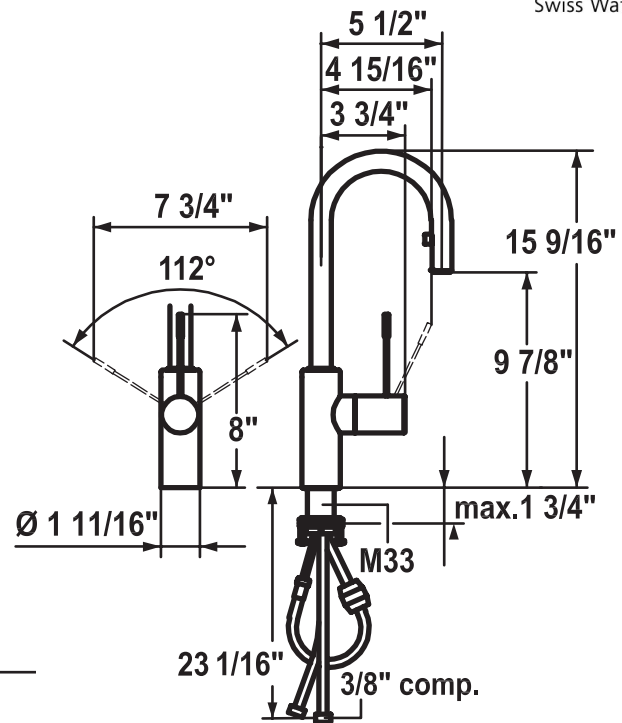

KWC ONO

KWC

Swiss Water Experience

KWC-No.	Finish
10.151.991.700	solid stainless steel
5 1/2" spout length with thin lever	
10.151.991.000	chrome
5 1/2" spout length with thin lever	
10.151.991.700DL	solid stainless steel
5 1/2" spout length with thick lever	
10.151.991.000DL	chrome
5 1/2" spout length with thick lever	

Kitchen Bar Faucet

Single-lever mixer

- optional right or left side lever installation

Surgical-grade hardened stainless steel lever

Pull-down spray with covered aerator

- Caché® hidden aerator
- pull-out length up to 27 9/16"
- hose surface to fit faucet surface
- hose guide secures hose back in place
- swivel range 360°

KWC M 35 control cartridge

- ceramic discs
- variable flow rate and temperature

Flexible connection hoses 3/8" compression

M33 x 1.5 threaded sleeve fastening

Mounting hole size Ø1 3/8"

To be ordered separately (optional or if necessary):

- short lever, L 70 mm Z.535.995

Flow rate max 1.75 gpm (60 psi)