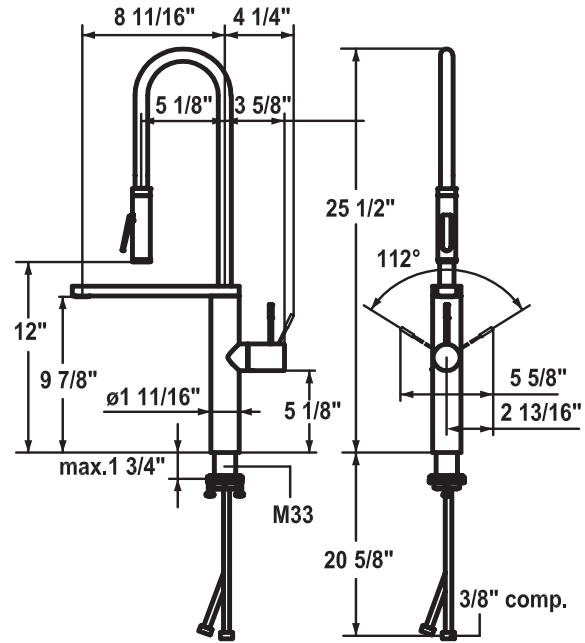

KWC ONO

Swiss Water Experience

KWC-No.	Finish
10.151.423.700	solid stainless steel
8 1/16" spout length with thin lever	
10.151.423.000	chrome
8 1/16" spout length with thin lever	
10.151.423.700DL	solid stainless steel
8 1/16" spout length with thick lever	
10.151.423.000DL	chrome
8 1/16" spout length with thick lever	

Kitchen highflex™ PRO Faucet

Single-lever mixer

- optional right or left side lever installation

KWC highflex™ spring hose technology

- toggle spray head

Surgical-grade hardened stainless steel lever

Integrated diverter

Swivel spout 360°

- Caché® hidden aerator

Professional spray 360° turn

KWC M 35 control cartridge

- ceramic discs
- variable flow rate and temperature

Flexible connection hoses 3/8" compression

M33 x 1.5 threaded sleeve fastening

Mounting hole size \varnothing 1 3/8"

Includes:

Spray holder Z.535.963

Flow rate needle spray max 1.5 gpm (60 psi)

Flow rate max 1.75 gpm (60 psi)

Catalog page 34