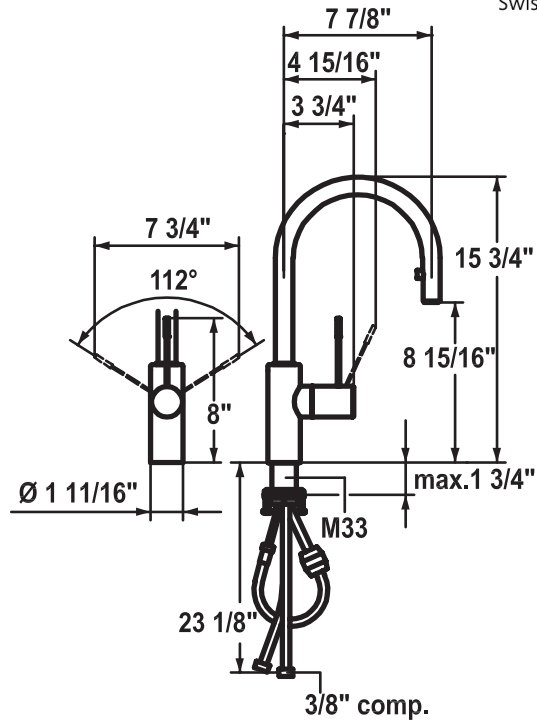

KWC ONO

Swiss Water Experience

KWC-No.	Finish
10.151.102.700	solid stainless steel
7 7/8" spout length with thin lever	
10.151.102.000	chrome
7 7/8" spout length with thin lever	
10.151.102.700DL	solid stainless steel
7 7/8" spout length with thick lever	
10.151.102.000DL	chrome
7 7/8" spout length with thick lever	

Kitchen Pull-Down Faucet

Single-lever mixer

- optional right or left side lever installation

Surgical-grade hardened stainless steel lever

Pull-down spray with covered aerator

- Caché® hidden aerator
- pull-out length up to 27 9/16"
- hose surface to fit faucet surface
- hose guide secures hose back in place
- swivel range 360°

KWC M 35 control cartridge

- ceramic discs
- variable flow rate and temperature

Flexible connection hoses 3/8" compression

M33 x 1.5 threaded sleeve fastening

Mounting hole size ø1 3/8"

To be ordered separately (optional or if necessary):

- short lever, L 70 mm Z.535.995

Flow rate max 1.75 gpm (60 psi)

Catalog page 34