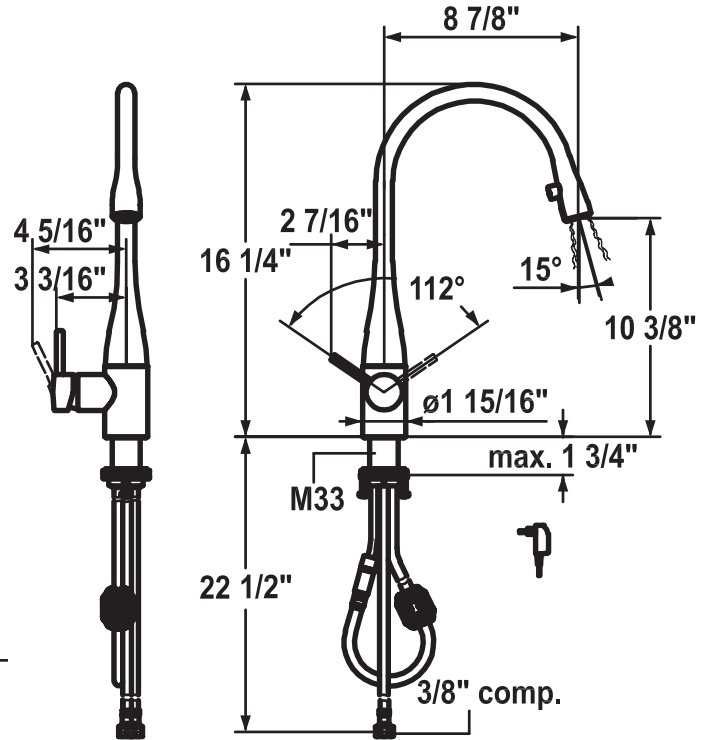

KWC EVE

Swiss Water Experience

KWC-No.

Finish

10.121.103.150

glacier white

$8 \frac{7}{8}$ " spout length

Kitchen Pull-Down Faucet with luminaqua® LED-Technology

Single-lever mixer

- optional right or left side lever installation

Pull-down spray with covered aerator

- Caché® hidden aerator
- integrated ON/OFF push-button for light with auto-shut-off after 45 minutes

matic

- up to $23 \frac{5}{8}$ " pull-out length
- hose guide secures hose back in place
- swivel range 270°

KWC M 35 control cartridge

- ceramic discs
- variable flow rate and temperature

Flexible connection hoses $\frac{3}{8}$ " compression

M33 x 1.5 threaded sleeve fastening

Mounting hole size $\varnothing 1 \frac{3}{8}$ "

Includes:

- plug power supply 100-240 V / operating voltage

6.75 V /

cable length $43 \frac{5}{16}$ "

Flow rate max 1.75 gpm (60 psi)