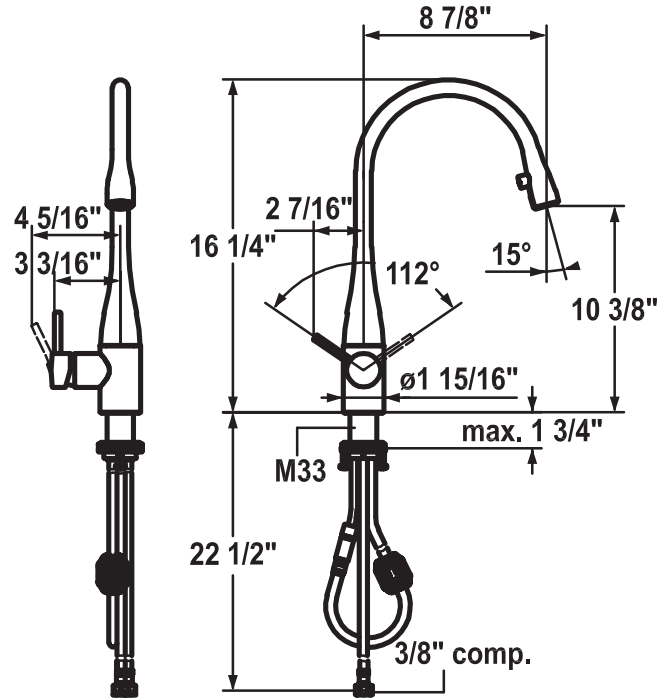

KWC EVE

KWC

Swiss Water Experience

KWC-No.	Finish
10.111.103.700	solid stainless steel
8 7/8" spout length	
10.111.103.000	chrome
8 7/8" spout length	

Kitchen Pull-Down Faucet

Single-lever mixer

- optional right or left side lever installation

Pull-down spray with covered aerator

- Caché® hidden aerator
- pull-out length up to 23 5/8"
- hose surface to fit faucet surface
- hose guide secures hose back in place
- swivel range 270°

KWC M 35 control cartridge

- ceramic discs
- variable flow rate and temperature

Flexible connection hoses 3/8" compression

M33 x 1.5 threaded sleeve fastening

Mounting hole size \varnothing 1 3/8"

Flow rate max 1.75 gpm (60 psi)

Catalog page 52