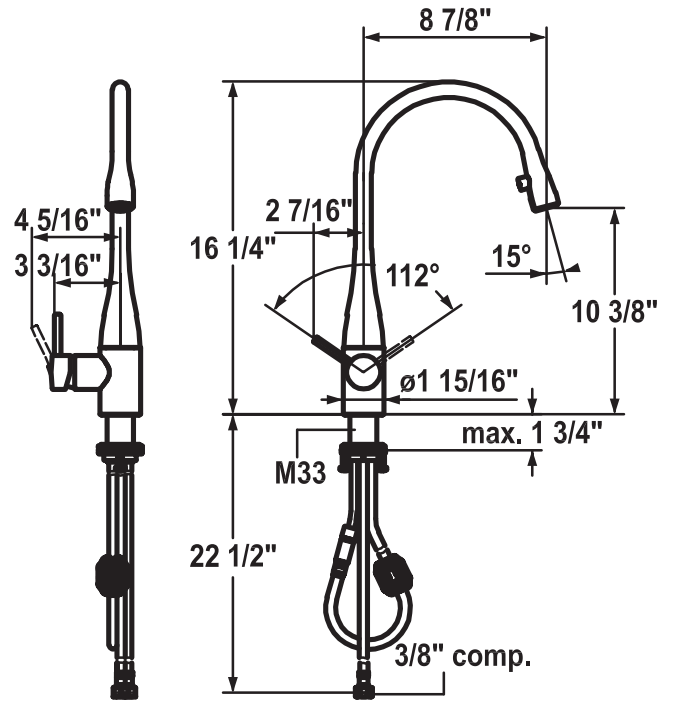

KWC EVE

KWC

Swiss Water Experience

KWC-No.	Finish
10.111.103.150	glacier white

8 7/8" spout length

Kitchen Pull-Down Faucet

Single-lever mixer

- optional right or left side lever installation

Pull-down spray with covered aerator

- Caché® hidden aerator
- pull-out length up to 23 5/8"
- hose guide secures hose back in place
- swivel range 270°

KWC M 35 control cartridge

- ceramic discs
- variable flow rate and temperature

Flexible connection hoses 3/8" compression

M33 x 1.5 threaded sleeve fastening

Mounting hole size $\varnothing 1 \frac{3}{8}$ "

Flow rate max 1.75 gpm (60 psi)

Catalog page 52