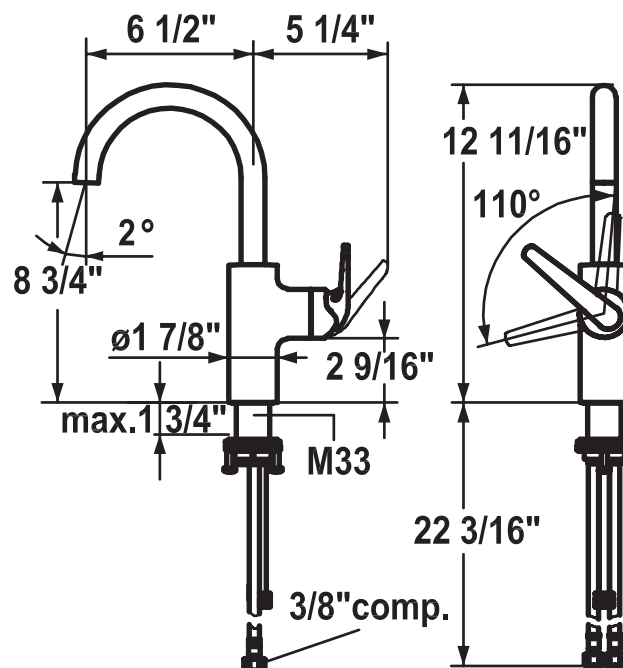

KWC DOMO

KWC

Swiss Water Experience

KWC-No.

Finish

10.061.991.127

splendure™ stainless steel

6 1/2" spout length

10.061.991.000

chrome

6 1/2" spout length

Kitchen

Bar Faucet with flexguard™

Single-lever mixer

- lever installation right side only

Child safety: cold water flow in lever position towards the front

flexguard™ - Sealing membrane between lever and cap:

- protects the inside of the faucet
- to prevent liquid penetrating from outside

Space between wall and mounting hole minimum of 1"

Swivel spout 160°

- Caché® hidden aerator

KWC L 39 control cartridge

- ceramic discs
- variable flow rate and temperature
- temperature and flow rate limitation

Flexible connection hoses 3/8" compression

M33 x 1.5 threaded sleeve fastening

Mounting hole size \varnothing 1 3/8"