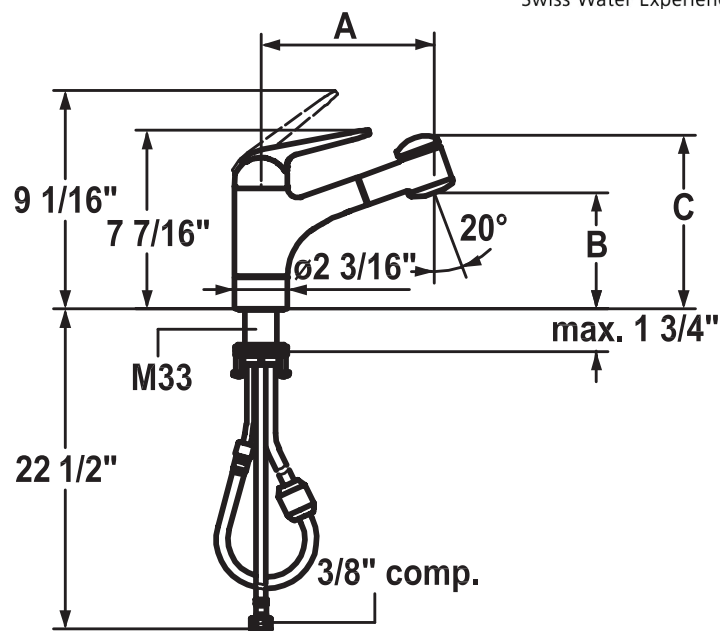

KWC DOMO

KWC

Swiss Water Experience

KWC-No.	Finish
10.061.033.127	splendure™ stainless steel
9 1/16" spout length	
10.061.033.000	chrome
9 1/16" spout length	

Kitchen

Pull-Out Faucet with flexguard™ & jetclean™

Single-lever mixer

flexguard™ - Sealing membrane between lever and cap:

- protects the inside of the faucet
- to prevent liquid penetrating from outside

Pull-out spray with KWC jetclean™

- pull-out length up to 27 9/16"
- lockable regular spray
- automatic diverter reset
- hose surface to fit faucet surface
- hose guide secures hose back in place
- swivel range 130°

KWC L 39 control cartridge

- ceramic discs
- variable flow rate and temperature
- temperature and flow rate limitation

Flexible connection hoses 3/8" compression

M33 x 1.5 threaded sleeve fastening

Mounting hole size $\varnothing 1 \frac{3}{8}$ "

Flow rate max 1.75 gpm (60 psi)

Flow rate needle spray max 1.75 gpm (60 psi)

Catalog page 72