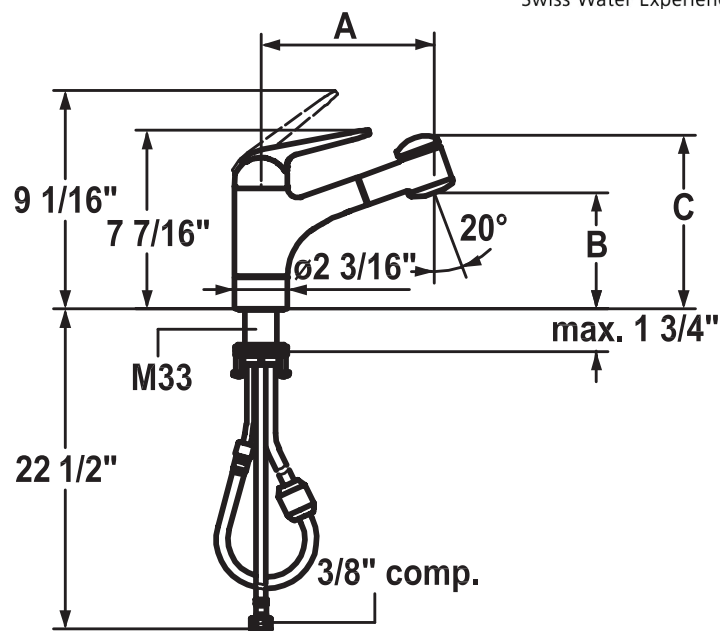

KWC DOMO

KWC

Swiss Water Experience

KWC-No.	Finish
10.061.032.127 7 3/32" spout length	splendure™ stainless steel
10.061.032.000 7 3/32" spout length	chrome

Kitchen

Pull-Out Faucet with flexguard™ & jetclean™

Single-lever mixer

flexguard™ - Sealing membrane between lever and cap:

- protects the inside of the faucet
- to prevent liquid penetrating from outside

Pull-out spray with KWC jetclean™

- pull-out length up to 27 9/16"
- lockable regular spray
- automatic diverter reset
- hose surface to fit faucet surface
- hose guide secures hose back in place
- swivel range 130°

KWC L 39 control cartridge

- ceramic discs
- variable flow rate and temperature
- temperature and flow rate limitation

Flexible connection hoses 3/8" compression

M33 x 1.5 threaded sleeve fastening

Mounting hole size $\varnothing 1 \frac{3}{8}$ "

Flow rate max 1.75 gpm (60 psi)

Flow rate needle spray max 1.75 gpm (60 psi)

Catalog page 72