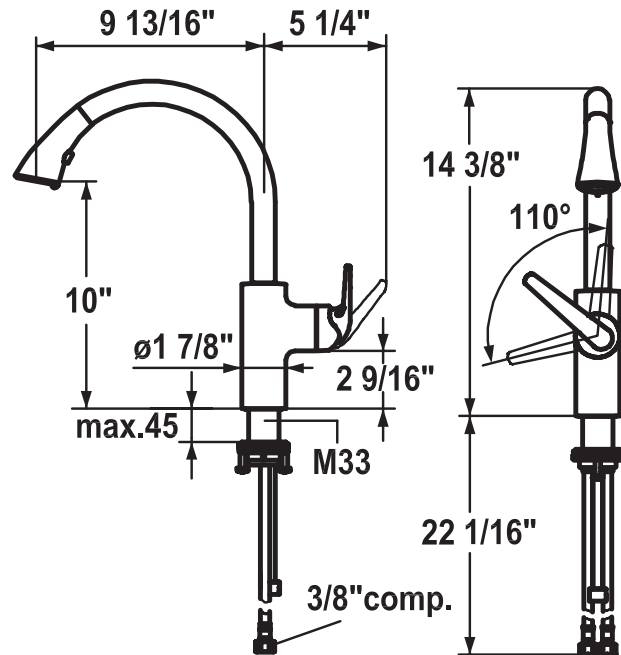

KWC DOMO

Swiss Water Experience

KWC-No.	Finish
---------	--------

10.061.004.127	splendure™ stainless steel
9 13/16 " spout length	
10.061.004.000	chrome
9 13/16 " spout length	

Kitchen Pull-Down Faucet with flexguard™

Single-lever mixer

- lever installation right side only

Child safety: cold water flow in lever position towards the front

flexguard™ - Sealing membrane between lever and cap:

- protects the inside of the faucet
- to prevent liquid penetrating from outside

Space between wall and mounting hole minimum of 1 "

Pull-out spray - magnetic tight-fit holder

- ergonomic shape and spout alignment for ease of handling

KWC jetclean™ technology

- Caché® hidden aerator
- automatic diverter reset
- pull-out length up to 23 5/8 "
- hose surface to fit faucet surface
- hose guide secures hose back in place
- swivel range 360°

KWC L 39 control cartridge

- ceramic discs
- variable flow rate and temperature
- temperature and flow rate limitation

Flexible connection hoses 3/8 " compression

M33 x 1.5 threaded sleeve fastening

Mounting hole size ø1 3/8 "