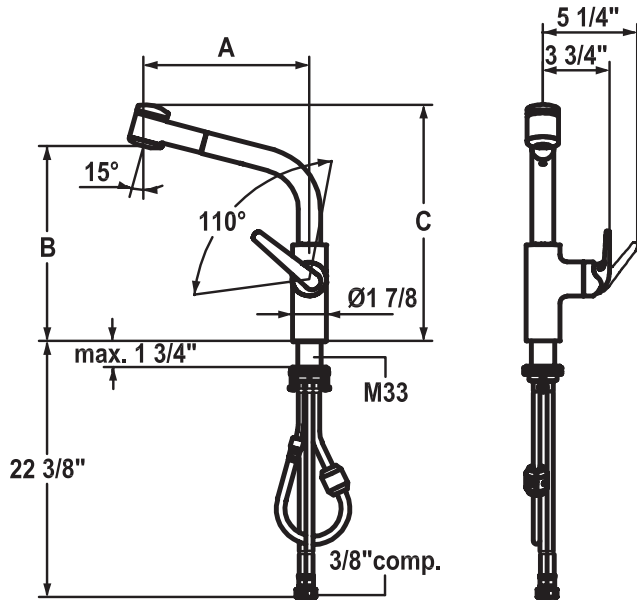

# KWC DOMO

Swiss Water Experience

KWC-No.	Finish
<b>10.061.002.127</b>	splendure™ stainless steel
7 3/32" spout length	
<b>10.061.002.000</b>	chrome
7 3/32" spout length	
<b>10.061.003.127</b>	splendure™ stainless steel
9 1/4" spout length	
<b>10.061.003.000</b>	chrome
9 1/4" spout length	

flexguard™ - Sealing membrane between lever and cap:

- protects the inside of the faucet
- to prevent liquid penetrating from outside

Space between wall and mounting hole minimum of 1"

Pull-out spray with KWC jetclean™

- pull-out length up to 27 9/16"
- lockable regular spray
- automatic diverter reset
- hose surface to fit faucet surface
- hose guide secures hose back in place
- swivel range 360°

KWC L 39 control cartridge

- ceramic discs
- variable flow rate and temperature
- temperature and flow rate limitation

Flexible connection hoses 3/8" compression

M33 x 1.5 threaded sleeve fastening

Mounting hole size ø1 3/8"

Flow rate max 1.75 gpm (60 psi)